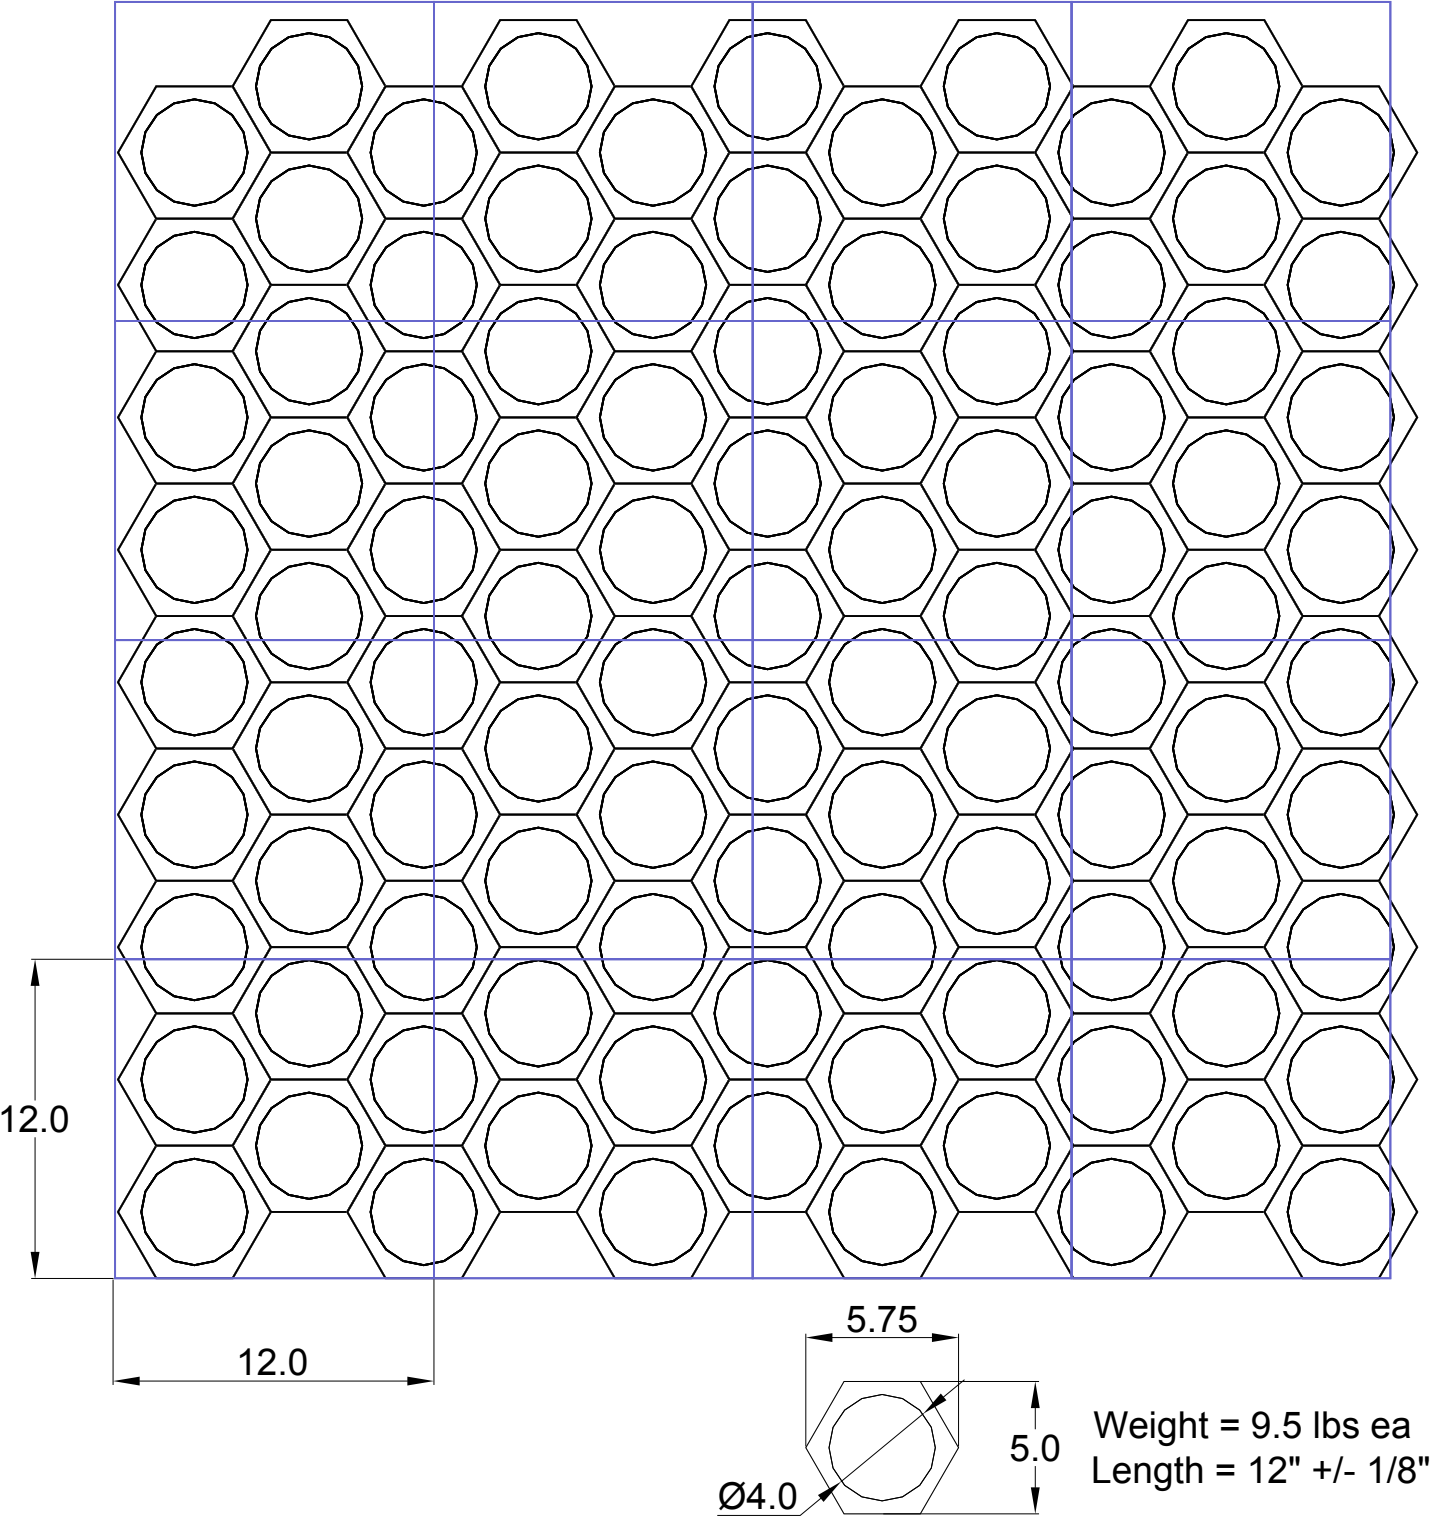

Wine Tile Layout Guide

Sandkuhl
clay works